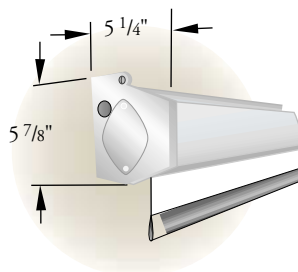

## Motor-in-roller design, for smooth, quiet operation.

TARGA—for beauty and reliability.

DRAPER's motor-in-roller design allows viewing surface to be centered in case for a trim, balanced appearance. The motor is mounted inside the roller on special vibration insulators, so operating noise is dramatically reduced.

The TARGA operates instantly at the touch of a switch. Stops automatically in the "up" and "down" positions. Screen is housed in a one-piece steel case finished in dove grey (standard), black, or white. Choice of fiberglass matt white, glass beaded, or optional PANAMAX viewing surface. The TARGA is also available with acoustically transparent AT1200 viewing surface, for situations where speakers need to be installed behind the screen. All viewing surfaces are flame and mildew resistant. Three-position control switch included. Optional controls are described on page 19.

### Optional Equipment

- **Extra Drop**—Up to 12' overall height, either white or black (White is standard for AV format; black for all other formats).
- **Black Masking Borders**—Borders are optional for AV format, standard for all other formats.
- **Case Color**—Grey (standard), white, or black.
- **Projected Mounting Brackets**—6" clearance for wall-mounted equipment below screen.
- **Control Options**—Refer to page 19 for complete descriptions of control options.