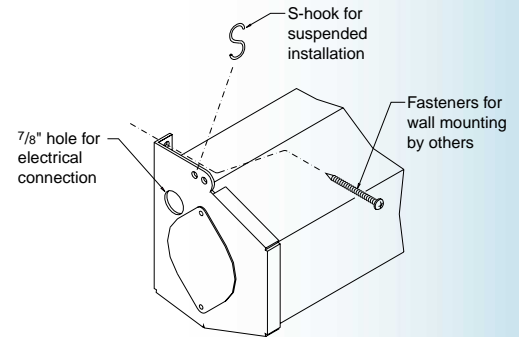

## Motor-in-roller design, for smooth, quiet operation.

TARGA—for beauty and reliability.

DRAPER's motor-in-roller design allows viewing surface to be centered in case for a trim, balanced appearance. The motor is mounted inside the roller on special vibration insulators, so operating noise is dramatically reduced.

The TARGA operates instantly at the touch of a switch. Stops automatically in the "up" and "down" positions. Screen is housed in a one-piece steel case finished in dove grey (standard), black, or white. Choice of fiberglass matt white, glass beaded, or optional PANAMAX viewing surface. The TARGA is also available with acoustically transparent AT1200 viewing surface, for situations where speakers need to be installed behind the screen. All viewing surfaces are flame and mildew resistant. Three-position control switch included. Optional controls are described on page 19.

### Optional Equipment

- **Extra Drop**—Up to 12' overall height, either white or black (White is standard for AV format; black for all other formats).
- **Black Masking Borders**—Borders are optional for AV format, standard for all other formats.
- **Case Color**—Grey (standard), white, or black.
- **Projected Mounting Brackets**—6" clearance for wall-mounted equipment below screen.
- **Control Options**—Refer to page 19 for complete descriptions of control options.